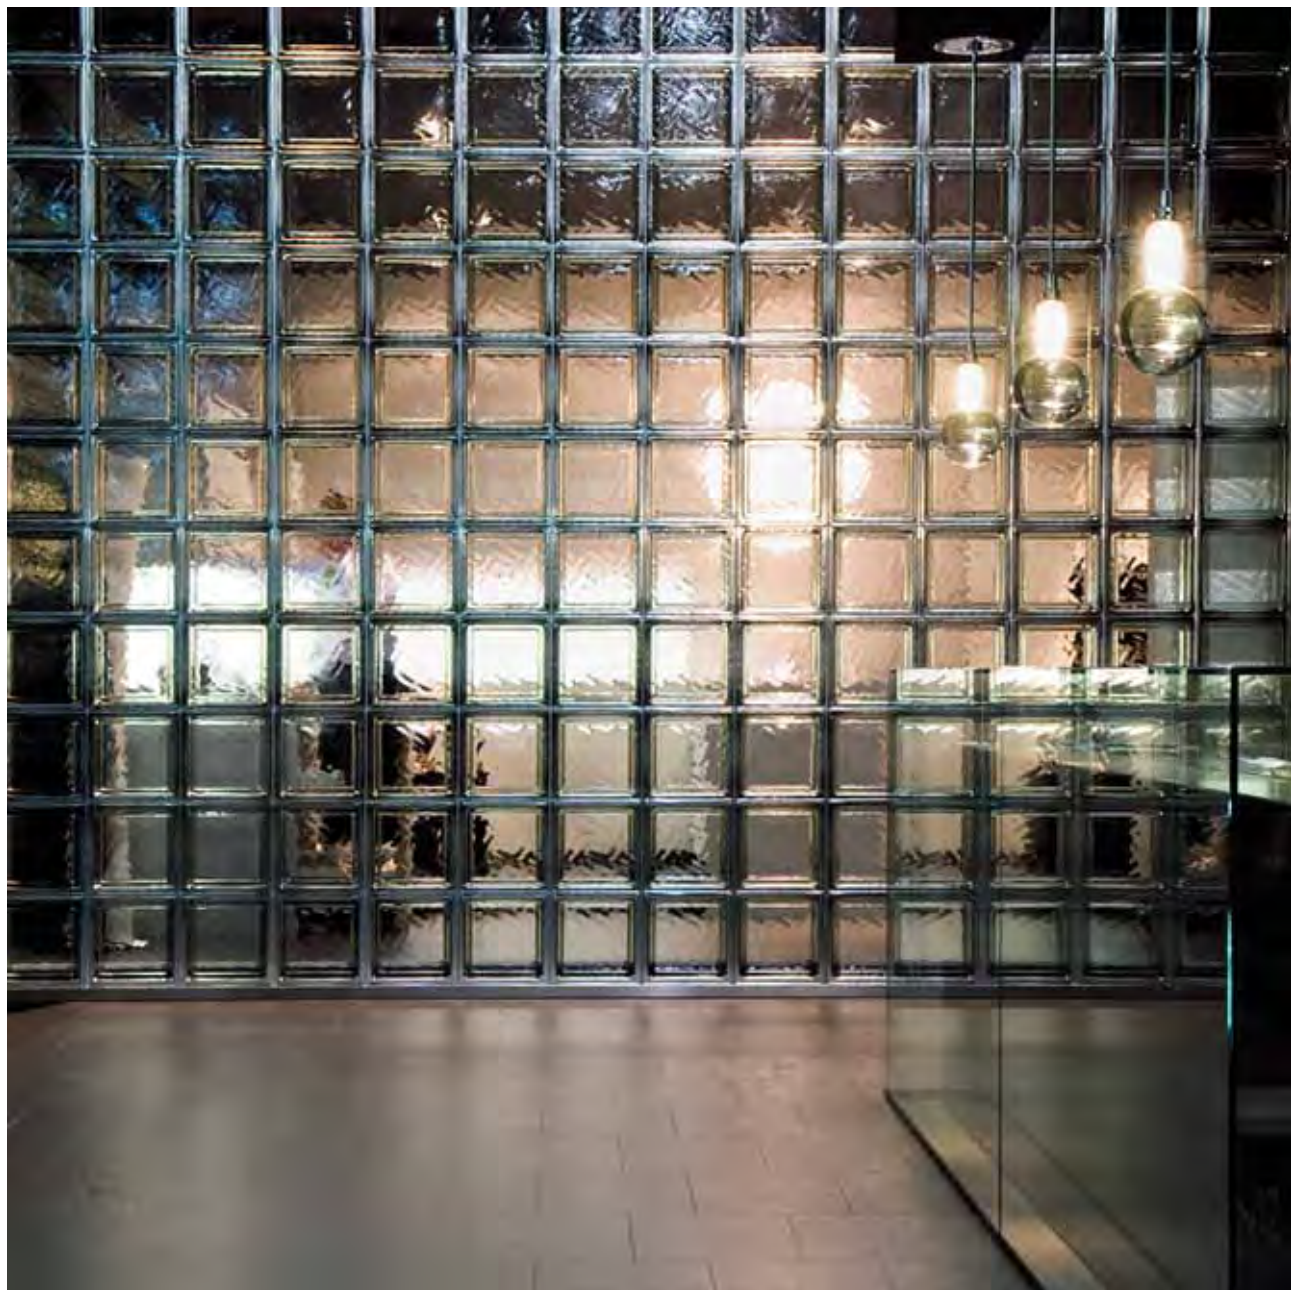

# *Ginza Collection*

*alle pagine precedenti / previous pages*

**Caffetteria/Coffee Shop**

Maison Hermès - Japan

Project: Renzo Piano Building Workshop, 2001-2006  
Ginza Collection – NEUTRO Q42 O/T MET

**Cucina/Kitchen**